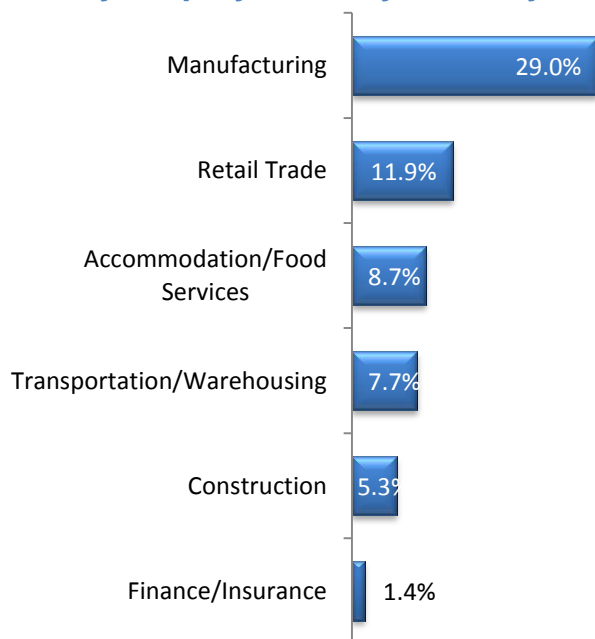

Shelby County Business Community

- **Shelby County has more than four times the national average percent of manufacturing workers.**
- **The county is part of the Indianapolis metro, which has a higher percentage of manufacturing, aerospace, life sciences, logistics, insurance, clean tech, and software publishing than the national average.**
- **Indy is among the five least costly major metros for industrial real estate leases.**
- **Indiana has the best business climate in the Midwest according to Forbes.**
- **Indiana has the #1 state productivity per manufacturing employee in the Midwest. (Census of Manufacturers)**

Largest Local Employers

Company	Regional Employees
Major Hospital	830
Ryobi Die Casting USA Inc	800
Indiana Live! Casino	789
Atlas Cold Storage	715
Knauf Insulation	599
PK USA Inc	377
Pilkington North America	375
David R. Webb Company	365
O'Neal Steel Inc	152
PMC LLC	150
Standard Register Co	132
Shares Inc	130
Shelby Materials	122
Freudenberg-NOK	120
Klosterman Baking Co	118
Ten Cate ENBI Inc	114
Heritage House Convalescent	113
Williams Industries Inc	103
Triumph Fabrications-Shelbyville	92
Triumph Controls-Shelbyville	92
Old Hickory Furniture Co	67

County Employment* by Industry Q2 2010

*Includes private employment only.

Note: Employment figures for Health Care/Social Services, Accommodations/Food Service, and Administrative Services were not available due to non-disclosure issues relating to industries or ownership status.