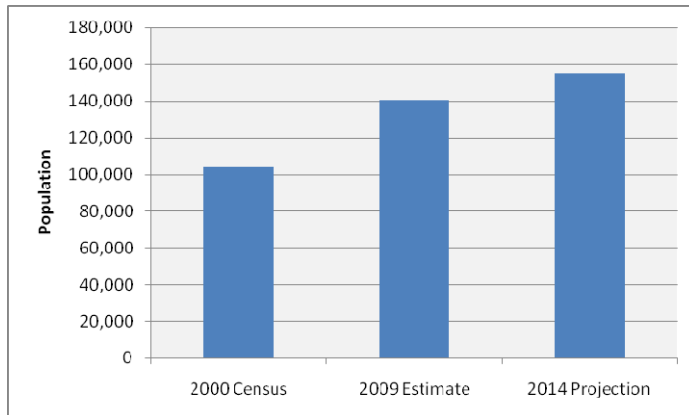

Hendricks County DEMOGRAPHICS

Hendricks County contains part of the newly expanded Indianapolis International Airport (IND) and is home to the CSX Big Four Rail Yard. The county is a regional leader in the motor sports industry – home to O'Reilly Raceway and minutes from the Indianapolis Motor Speedway. Hendricks County is part of the Indianapolis Region, which is home to almost 2 million people and 1 million skilled workers.

Population

Population 2009: 140,562

Population 2014 Projection: 155,083

Source: U.S. Census Bureau and Applied Geographic Solutions, 2010.

Employment: 2009

Age 16+ Population (2009): 110,350

In Labor Force (2009): 77,140

Number of Employees (Daytime Pop.): 51,069

Emp. in Blue Collar Occupations	20,629	38.0%
Emp. in White Collar Occupations	33,638	62.0%

Source: U.S. Census Bureau and Applied Geographic Solutions, 2010.

Household Income Breakdown: 2009